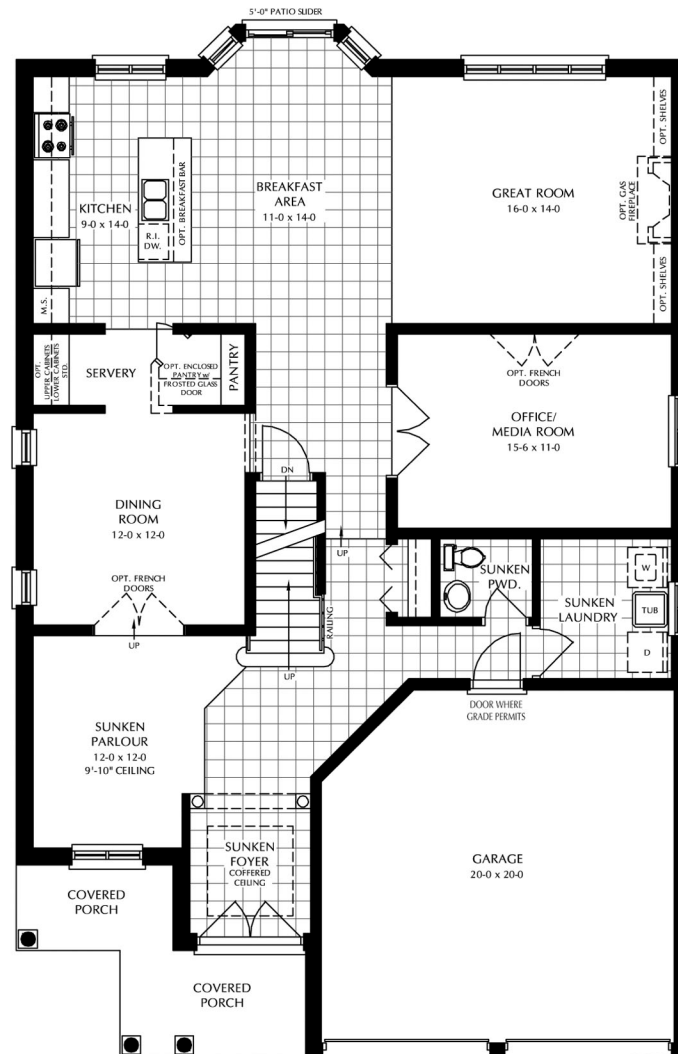

The
BAYFIELD-46
3324 Sq.ft.

BASEMENT FLOOR PLAN

MAIN FLOOR PLAN

SECOND FLOOR PLAN

The
BAYFIELD-46
 3324 Sq.ft.