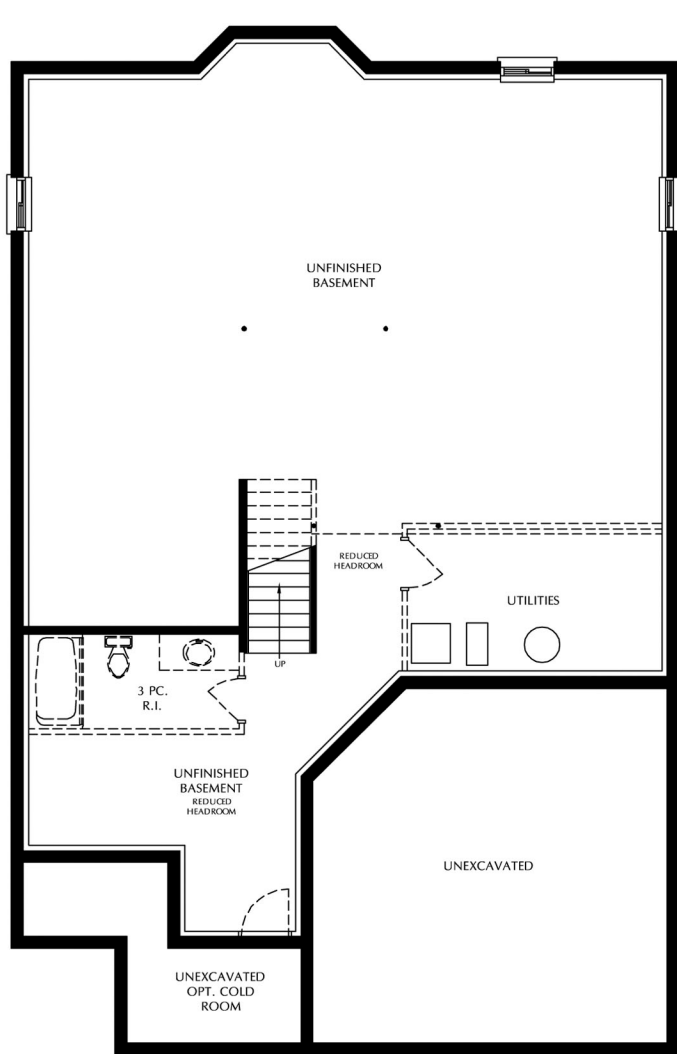

The
BAYFIELD-46
3324 Sq.ft.

BASEMENT FLOOR PLAN

MAIN FLOOR PLAN

SECOND FLOOR PLAN

The
BAYFIELD-46
 3324 Sq.ft.