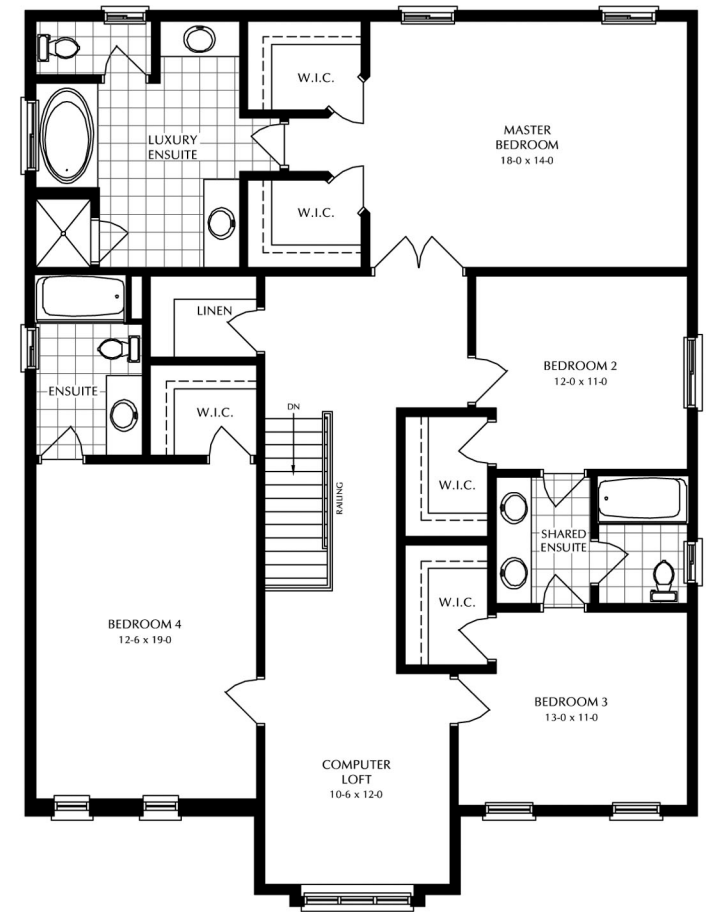

The
BAYFIELD-46
3324 Sq.ft.

BASEMENT FLOOR PLAN

MAIN FLOOR PLAN

SECOND FLOOR PLAN

The
BAYFIELD-46
 3324 Sq.ft.