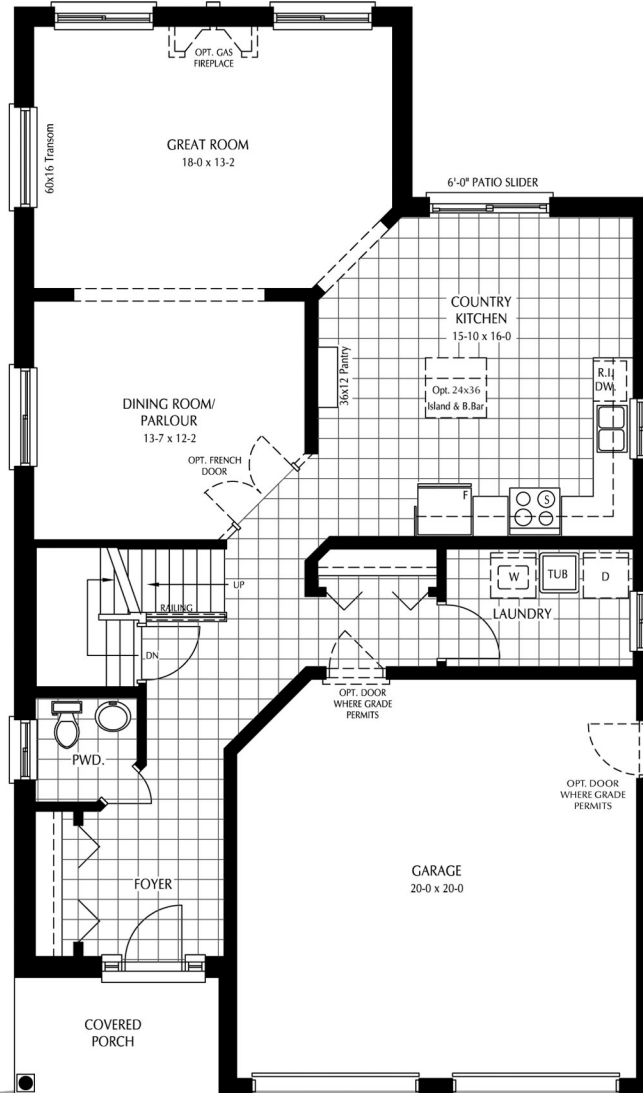

# The MONT TREMBLANT-EXT-40

2132 Sq.ft.

BASEMENT FLOOR PLAN

MAIN FLOOR PLAN

SECOND FLOOR PLAN

# The MONT TREMBLANT-EXT-40

2132 Sq.ft.