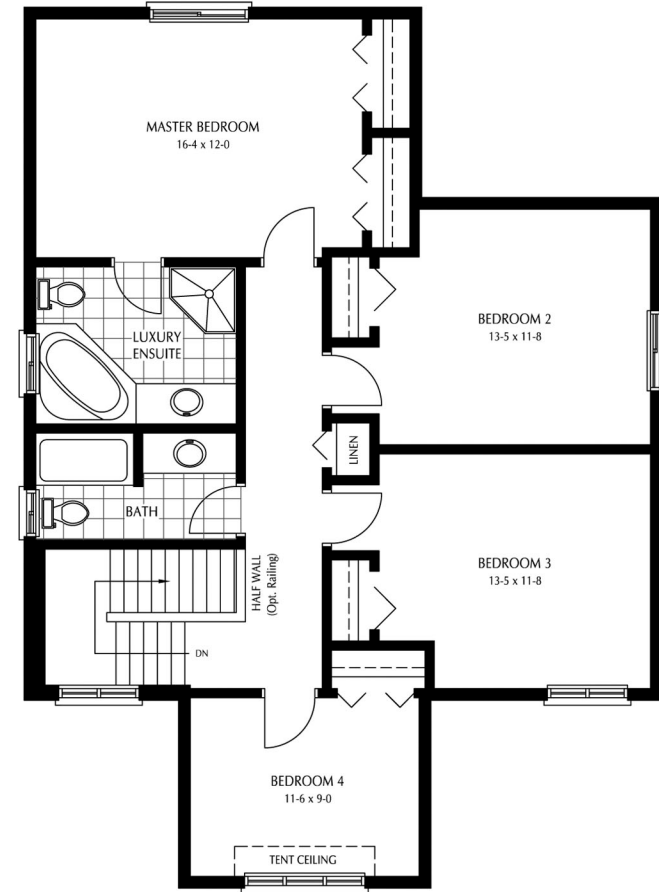

# The MONT TREMBLANT-EXT-40

2132 Sq.ft.

BASEMENT FLOOR PLAN

MAIN FLOOR PLAN

SECOND FLOOR PLAN

# The MONT TREMBLANT-EXT-40

2132 Sq.ft.