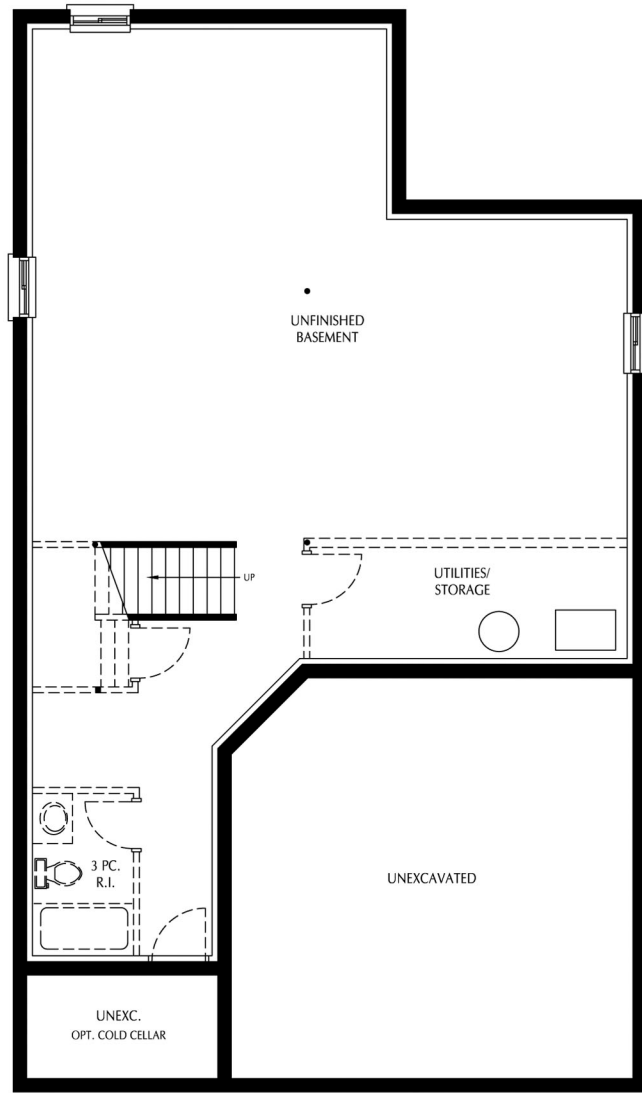

# The MONT TREMBLANT-EXT-40

2132 Sq.ft.

BASEMENT FLOOR PLAN

MAIN FLOOR PLAN

SECOND FLOOR PLAN

# The MONT TREMBLANT-EXT-40

2132 Sq.ft.