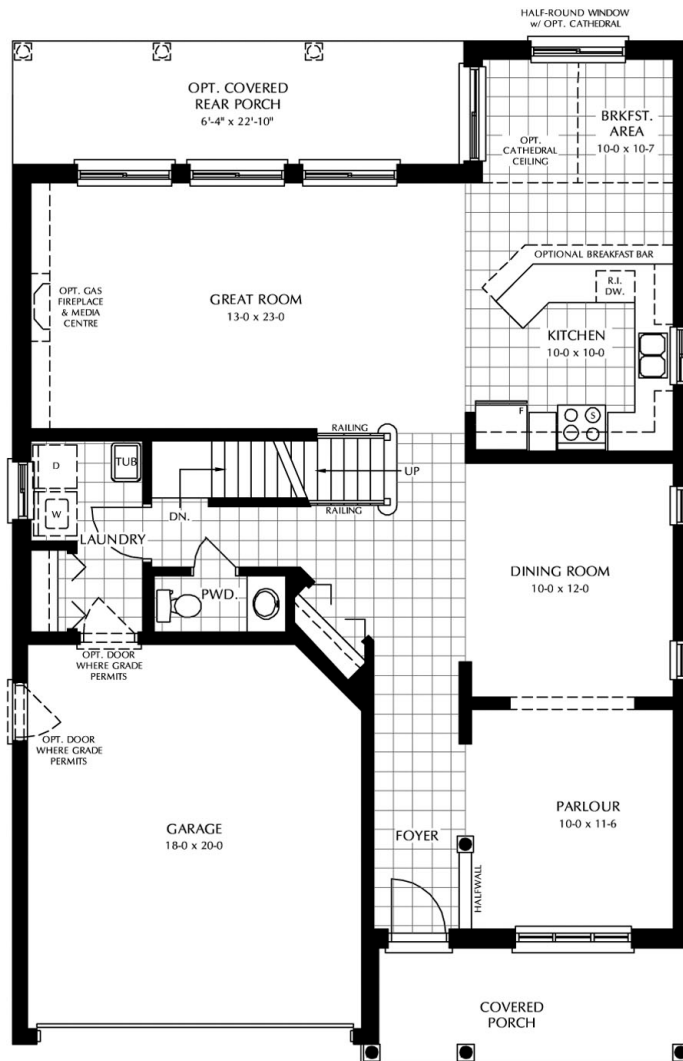

The
PANARAMA-45
2410 Sq.ft.

BASEMENT FLOOR PLAN

MAIN FLOOR PLAN

SECOND FLOOR PLAN

The
PANARAMA-45
2410 Sq.ft.