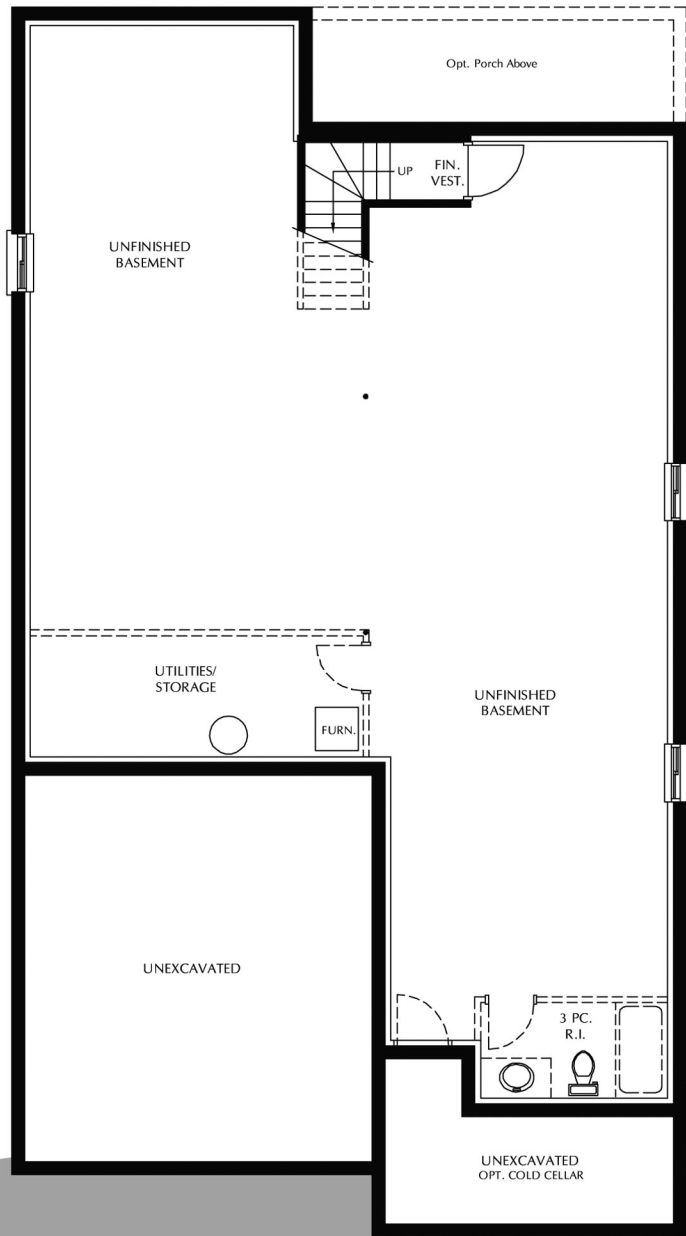

# The WHISTLER-45

1603 Sq.ft. Includes 59 Sq.ft. Finished Lower Vestibule

BASEMENT FLOOR PLAN

MAIN FLOOR PLAN

# The WHISTLER-45

1603 Sq.ft. Includes 59 Sq.ft. Finished Lower Vestibule

Specifications and plans are subject to change without notice. E. & O.E. Actual usable floor space may vary from stated floor area. Illustrations depicted are an artists concept of the completed building only. Illustrations may show optional features which may not be included in the base price. Ask your sales representative for more information.