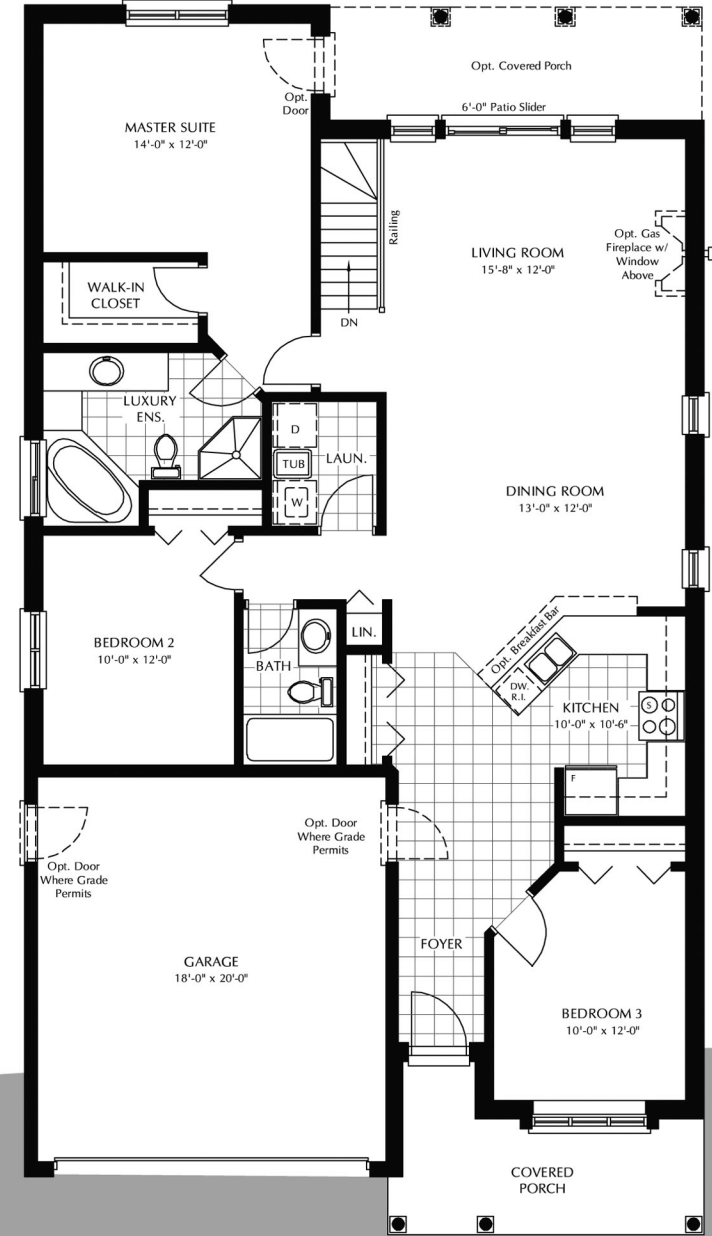

# The WHISTLER-45

1603 Sq.ft. Includes 59 Sq.ft. Finished Lower Vestibule

BASEMENT FLOOR PLAN

MAIN FLOOR PLAN

# The WHISTLER-45

1603 Sq.ft. Includes 59 Sq.ft. Finished Lower Vestibule

Specifications and plans are subject to change without notice. E. & O.E. Actual usable floor space may vary from stated floor area. Illustrations depicted are an artists concept of the completed building only. Illustrations may show optional features which may not be included in the base price. Ask your sales representative for more information.